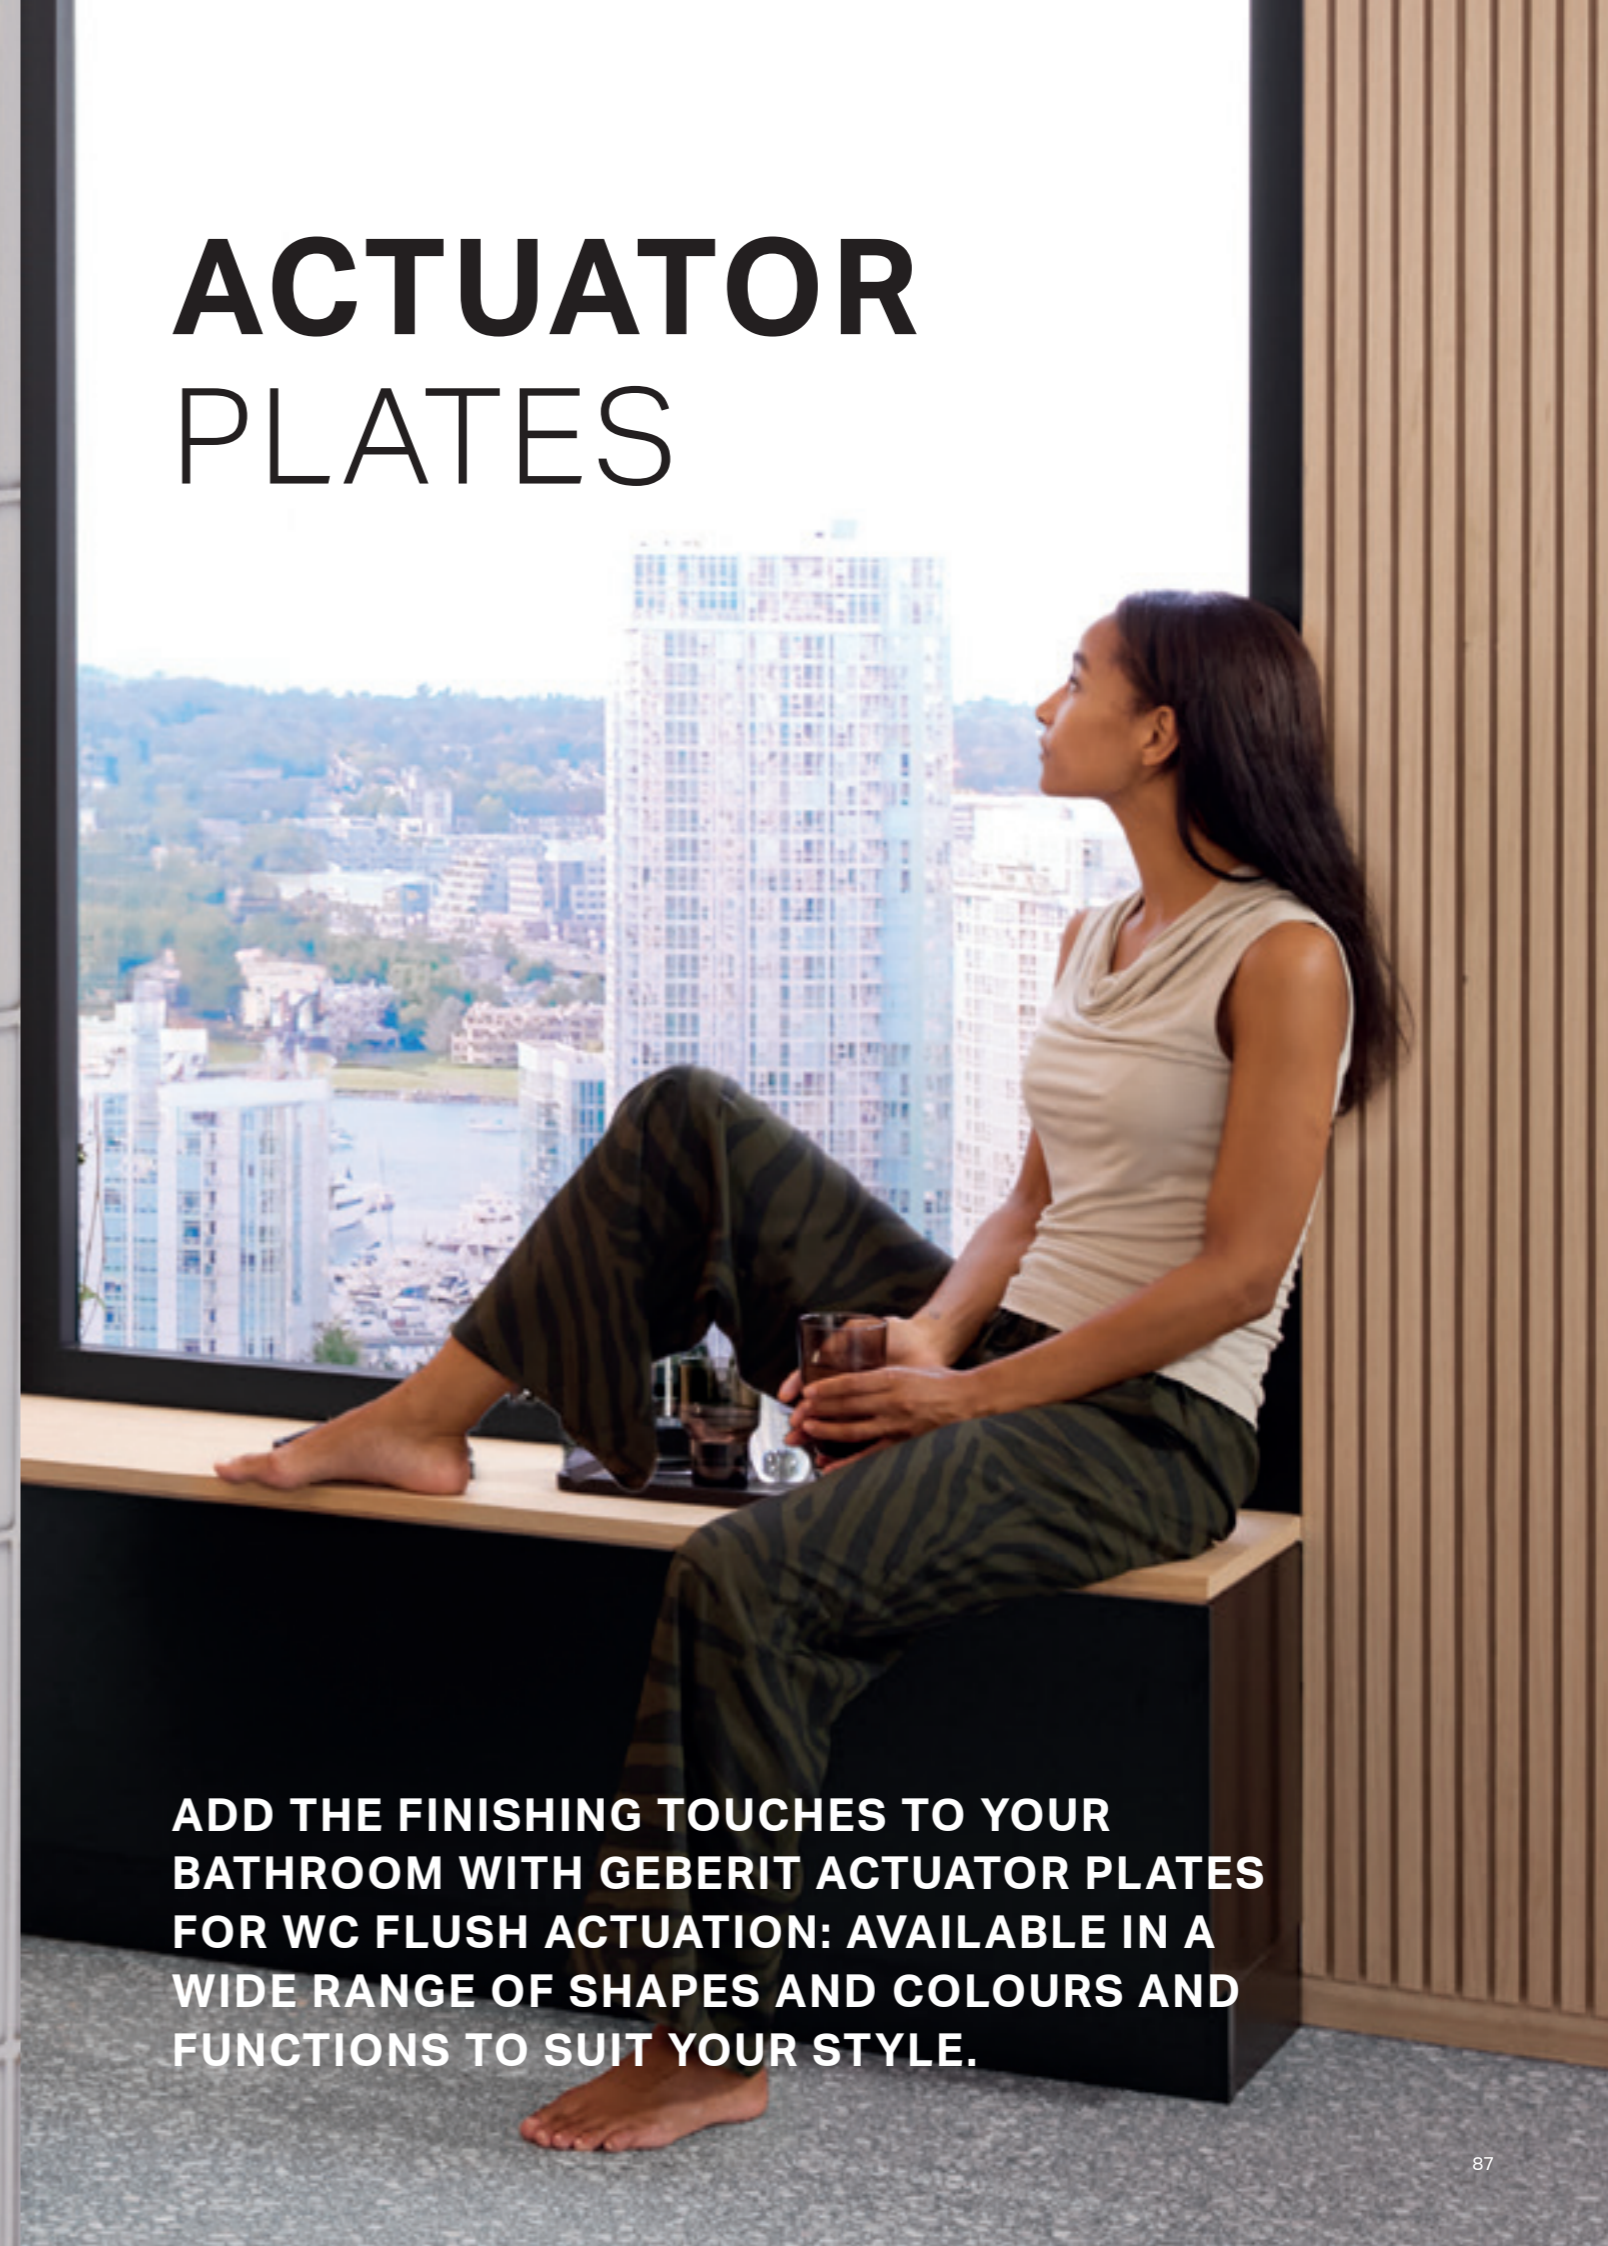

ACTUATOR PLATES

ADD THE FINISHING TOUCHES TO YOUR BATHROOM WITH GEBERIT ACTUATOR PLATES FOR WC FLUSH ACTUATION: AVAILABLE IN A WIDE RANGE OF SHAPES AND COLOURS AND FUNCTIONS TO SUIT YOUR STYLE.