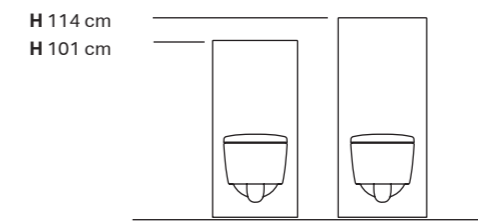

← The Geberit Monolith sanitary module is available in two heights.

**WATER-SAVING**  
Dual flush actuation for small and large flush volumes.  
↓

← **ELEGANT FINISH**  
Surfaces made of glass or stoneware. Pictured: Lava glass and black chrome aluminium.