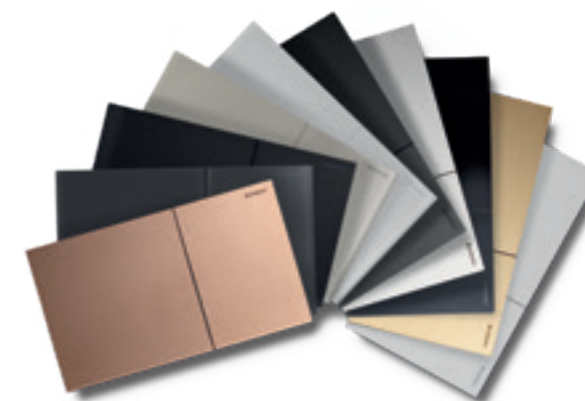

←
The flush- and spray-proof rimless Geberit WC ceramic appliances, the easy-to-remove seat, the virtually non-porous KeraTect finish and the outstanding flush performance make cleaning your toilet a breeze.

→
Choose from a variety of designs, materials and colours to find the perfect actuator plate for your bathroom and style. The Geberit Sigma70 actuator plate, for example, brings its minimalist, floating look and an even greater variety of colours and materials to the product range.