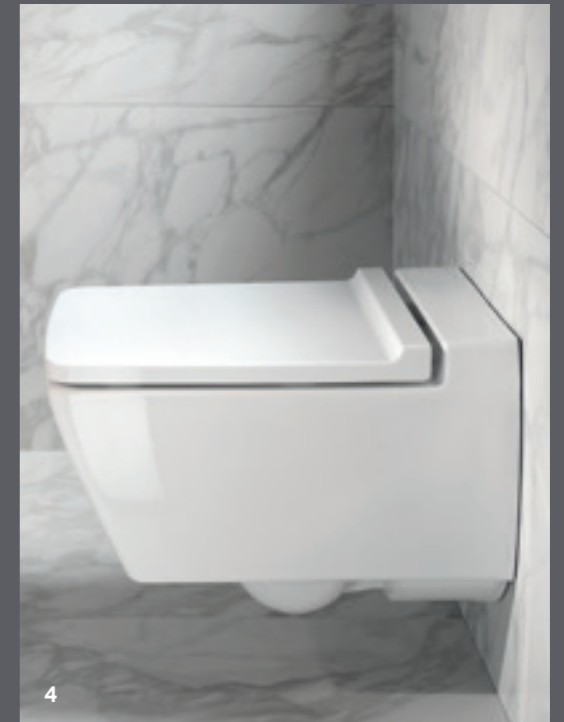

# CONTRASTING DESIGNS, HARMONIOUS COMBINATIONS

1 Clean lines: slim geometric washbasins, handleless furniture fronts. 2 Smooth push-to-open mechanism for easy opening and closing of the drawers. 3 The flowing, curved form of the basin appears in exciting contrast to the clearly geometric outer contour of the Geberit Xeno<sup>2</sup> washbasins. 4 The rimless Geberit Rimfree WC features an unmistakably flat integrated WC seat with a soft-closing mechanism. 5 High-end furnishing concepts can be achieved in even the tightest of spaces. 6 Complementary illuminated mirrors with LED lighting align seamlessly with the sleek geometry of the Geberit Xeno<sup>2</sup> series.