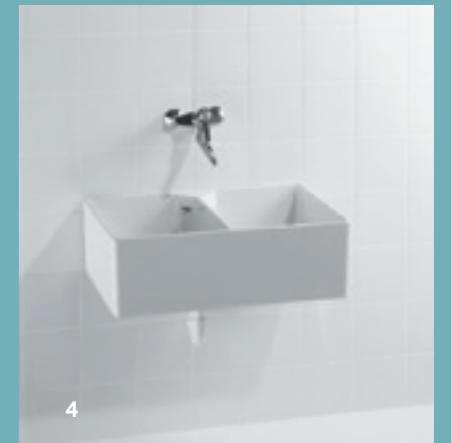

1

2

3

4

5

6

**1** The Geberit Publica squatting pan is an alternative to the sitting WC. No direct skin contact to the ceramic. The pans are designed for surface-even installation in the floor and for installing with a Geberit Sigma concealed cistern. The pan is installed in a closed-off mortar bed. **2** Geberit Publica laundry sink for cleaning items in rehabilitation centres and in industry, for mounting on two ceramic stands. **3** Geberit Publica sink for cleaning items in rehabilitation centres, industry, private homes and the leisure sector. **4** Geberit Publica double sink. **5** Geberit Publica foot basin with low suspension for schools, rehabilitation centres, industry and the leisure sector. **6** Geberit Publica slop hopper for filling and emptying buckets, disposing of waste water, emptying mobile WCs, rinsing potties, etc. For nurseries, rehabilitation centres, industry, trade, private homes, and the leisure sector, can be combined with hinged grating and plastic cover.