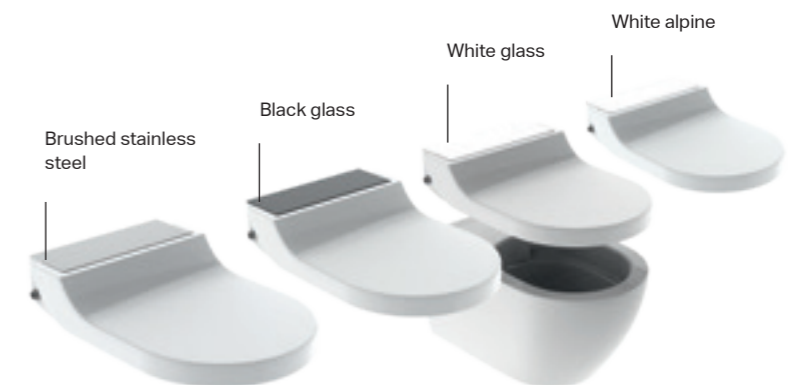

**NEW**

GEBERIT AQUACLEAN ALBA FEATURES

-  WhirlSpray shower technology
-  Rimless ceramic appliance with TurboFlush technology
-  Remote control
-  Individually adjustable spray arm position (controlled via the app)
-  Adjustable shower water temperature (controlled via the app)
-  Oscillating spray
-  Soft-closing function for WC lid and seat ring
-  Quick release
-  User recognition
-  Descaling function
-  Economy mode
-  Geberit Home app