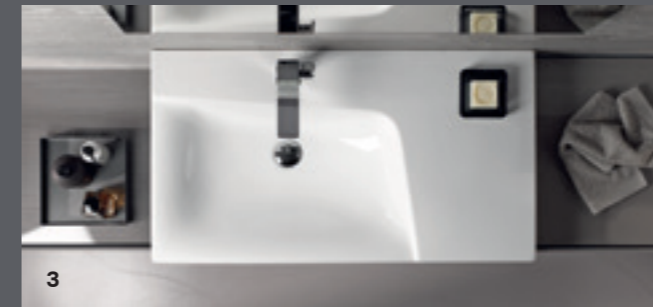

1 Clean lines: slim geometric washbasins, handleless furniture fronts. 2 Smooth push-to-open mechanism for easy opening and closing of the drawers. 3 The flowing, curved form of the basin appears in exciting contrast to the clearly geometric outer contour of the Geberit Xeno² washbasins. 4 The rimless Geberit Rimfree WC features an unmistakably flat integrated WC seat with a soft-closing mechanism. 5 High-end furnishing concepts can be achieved in even the tightest of spaces. 6 Complementary illuminated mirrors with LED lighting align seamlessly with the sleek geometry of the Geberit Xeno² series.