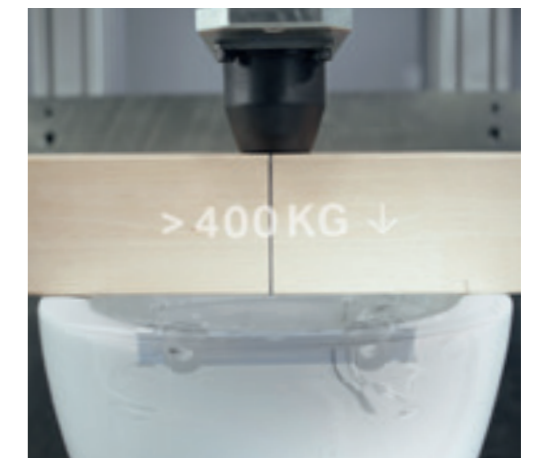

GEBERIT WC SYSTEM QUALITY CONNECTS

At Geberit, we channel our comprehensive expertise into developing and testing our products. We prioritise responsible manufacturing processes every step of the way, craft our products from the highest quality and most durable materials, and deliver them only after rigorous quality inspections. This is why we offer our customers 50 years of spare parts availability for all-round peace of mind. Because Geberit is a

SCRUTINISED UNDER THE MICROSCOPE: RIGOROUS TESTING IN OUR OWN LABORATORIES

ADVANTAGES OF THE GEBERIT SYSTEM

SPARE PARTS AVAILABILITY FOR 50 YEARS

Geberit guarantees the flush function of its WC concealed cisterns for 50 years. The specific functionalities of electronic products (e.g. hygiene flush unit or DuoFresh) are excluded.