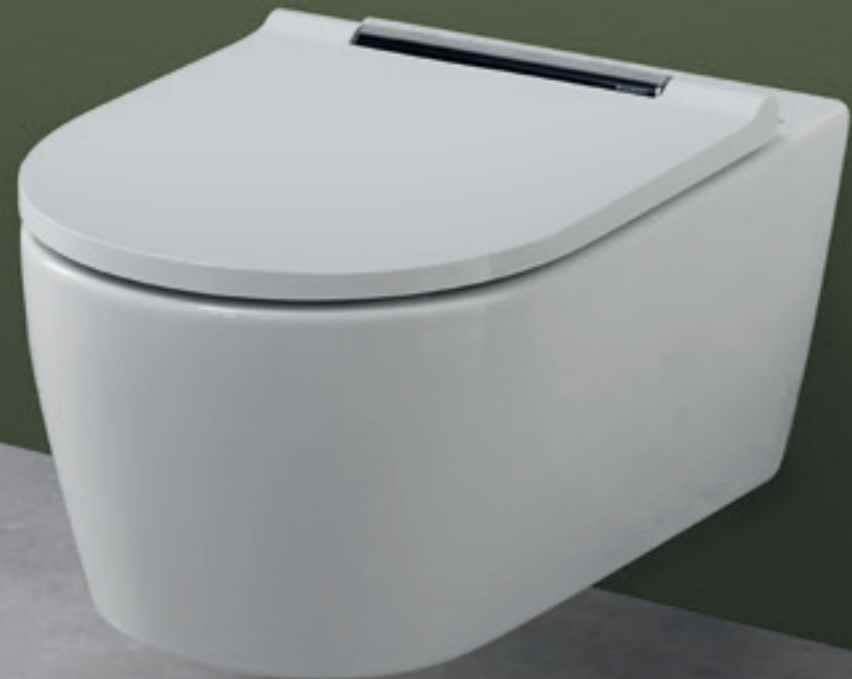

- TurboFlush technology
- Height adjustment
- Concealed wall fastening
- WC seat with soft-closing mechanism
- 4-litre flush
- Floor clearance
- Quick release
- Rimless WC

Beneath the elegant exterior of the WC lies a wealth of innovations designed for enhanced comfort. The asymmetrical, entirely rimless inner geometry of the TurboFlush technology ensures an outstanding yet quiet flush performance, while the integrated height adjustment feature allows for custom seat height modifications even after installation.