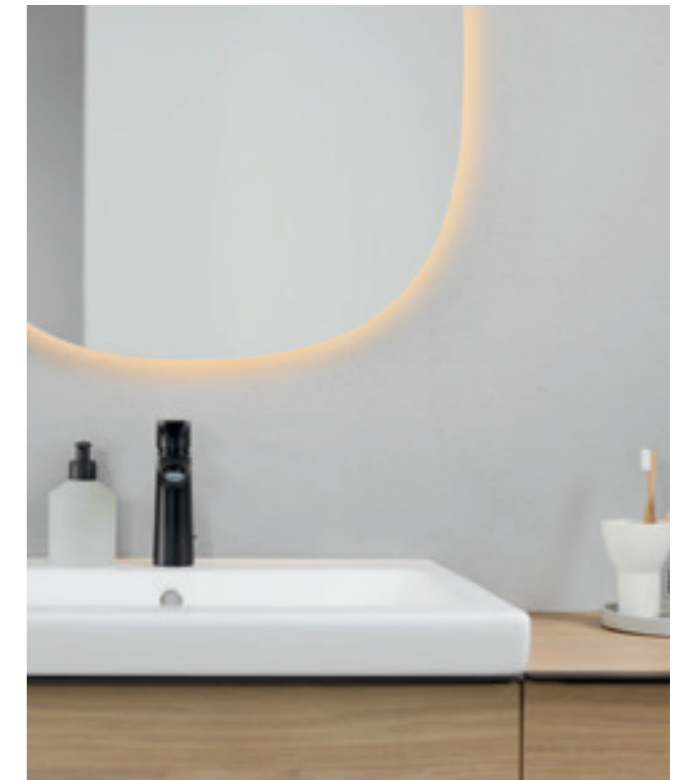

**GEBERIT ACTUATOR PLATES**

Geberit actuator plates make a bold statement in the bathroom. With their round and geometric design, premium materials and contemporary surfaces, they are sure to elevate any space.

SIGMA21

SIGMA50

**GEBERIT OPTION**

Round, oval or square, the Geberit Option illuminated mirror family offers a wide range of design options for the washplaces. The Option Plus mirror models are available with a black matt frame and form a harmonious ensemble with complementary fittings, bathroom furniture and flush plates in the same colour family.