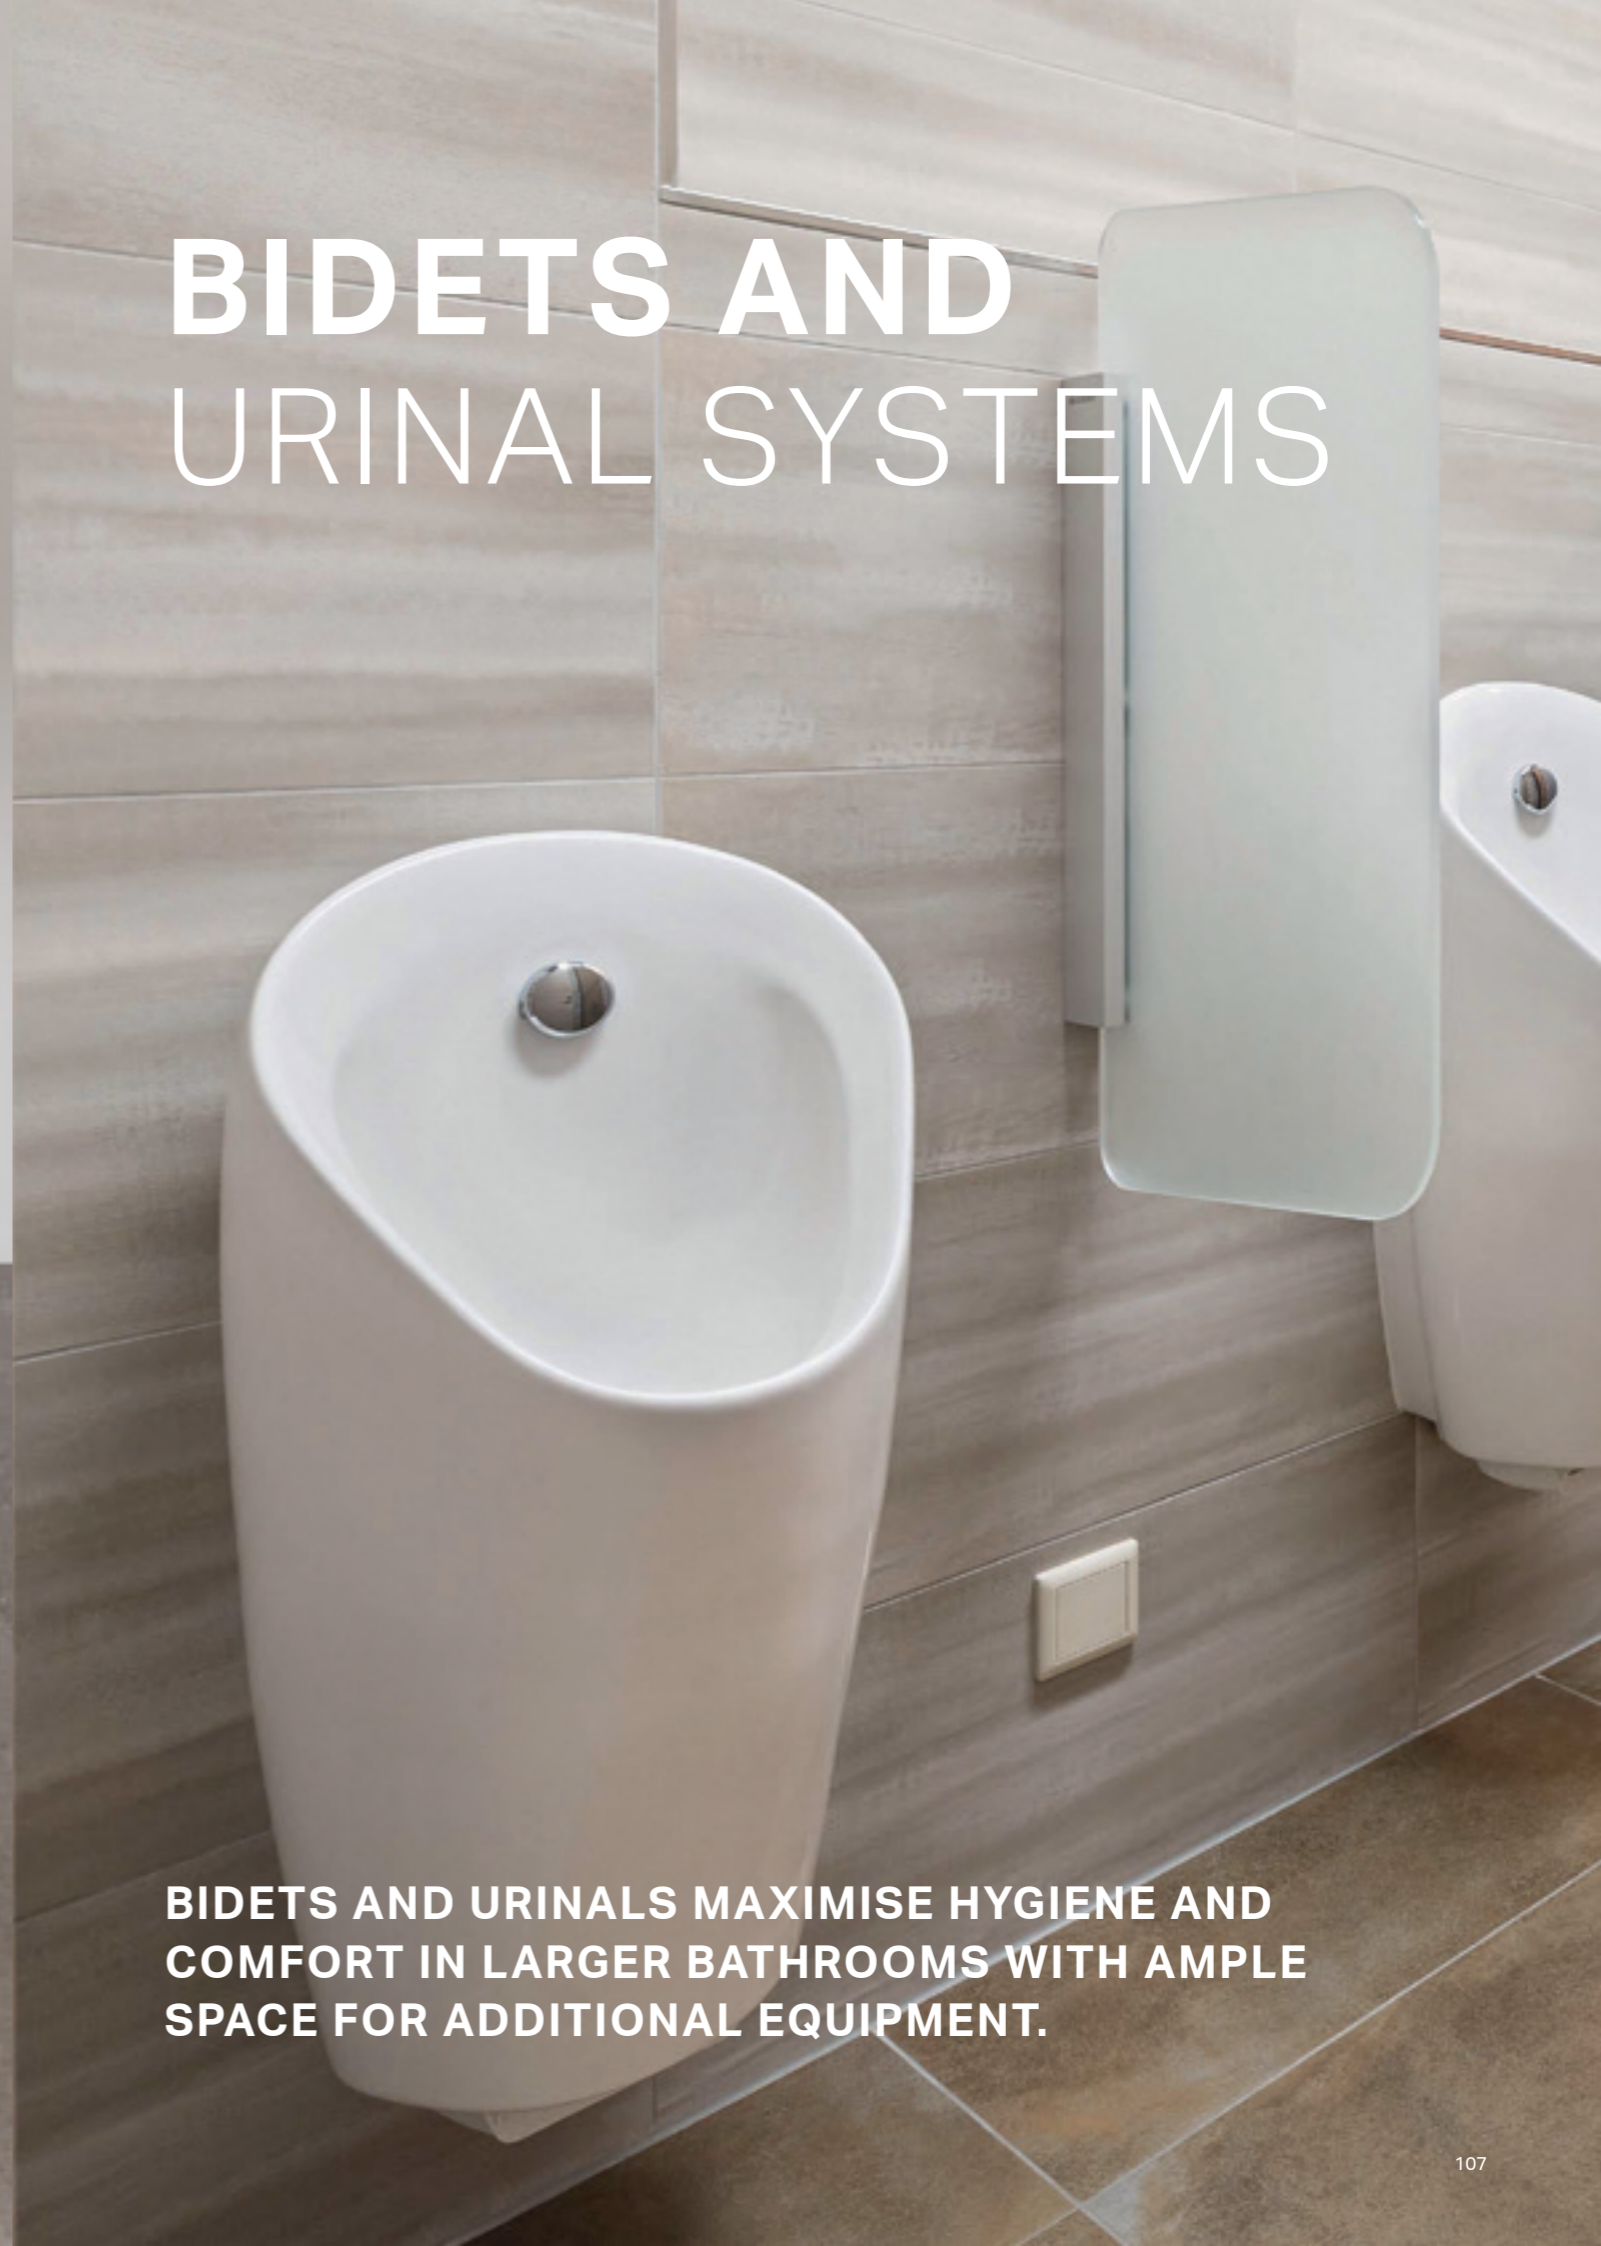

BIDETS AND URINAL SYSTEMS

BIDETS AND URINALS MAXIMISE HYGIENE AND COMFORT IN LARGER BATHROOMS WITH AMPLE SPACE FOR ADDITIONAL EQUIPMENT.