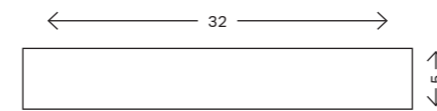

Continuous tiling on the floor

Floor-even access for completely tiled shower areas

No interruption of the floor surface caused by the drain

GEBERIT WALL DRAIN

The Geberit wall drain moves the drainage system for floor-even showers from the floor to the wall, which not only looks great, but also makes it easier to install a floor-even shower.

Discreet and easy to wipe clean.
↓

↑
The optionally installable collector profile directly in front of the wall supports the slope and collects dirt and deposits so that they can be readily washed away.

↑
The cover of the wall drain can also be tiled to match your bathroom design.

Both the drinking water and waste water installations are behind the wall, and the floor can be tiled throughout without being interrupted by visible drains. This also makes it possible to install continuous underfloor heating.

COLOURS

- white alpine
- black matt
- bright chrome-plated
- brushed stainless steel
- polished stainless steel
- Profile for flush wall tiling

Sizes in cm