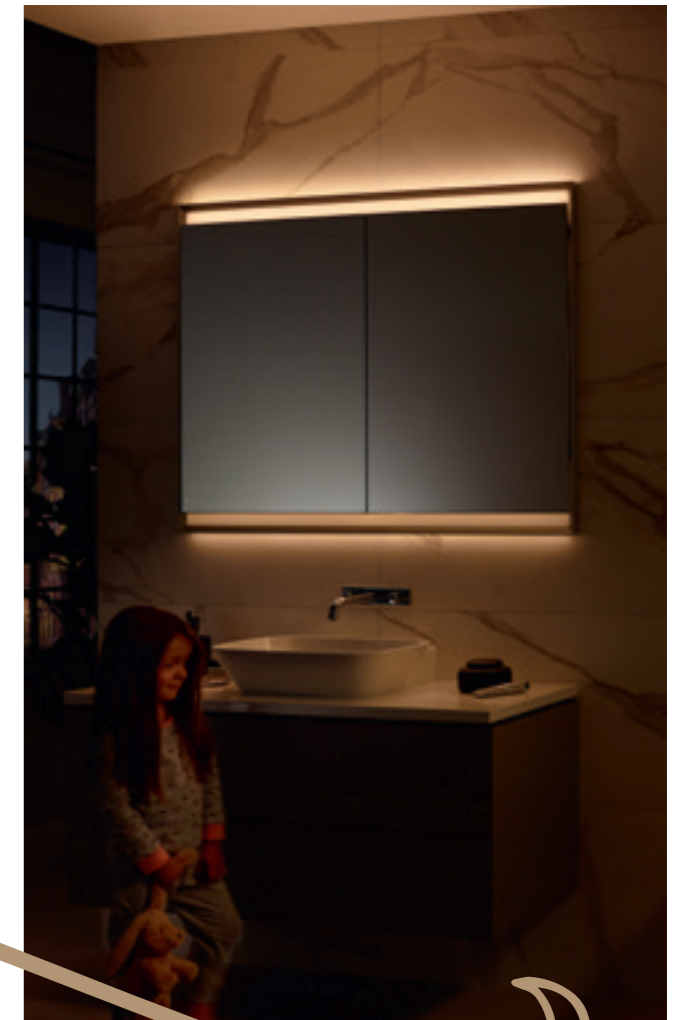

GEBERIT COMFORTLIGHT

PERFECT FOR YOUR DAILY ROUTINE

↓
STANDARD LIGHT

Glare-free light for everyday routines at the washplace.

↑
WORKING LIGHT

Bright and very clear illumination for intensive beauty care.

THE BRIGHTNESS OF THE GEBERIT ONE MIRROR CABINETS CAN BE DIMMED ALONG WITH THE LIGHT COLOUR.

Light has a significant impact on our general well-being. White, bright light is perfect for waking you up, while a muted, warm light has a more relaxing effect. The sanitary products and bathroom furniture featuring Geberit ComfortLight offer a unique feature by adjusting the colour temperature based on the surrounding brightness: the continuously adjustable dimming function automatically makes brighter light cooler and darker light warmer. These lighting conditions are based on natural daylight and are designed to create a cosy ambience. A total of four different, harmoniously coordinated light sources set the perfect scene not only for the washplac, but for the bathroom as a whole. They also create an authentic mirror image without casting distracting shadows.

Gentle orientation light for night-time visits to the bathroom

Continuously dimmable brightness

Non-dazzling light

Height-adjustable shelves

↓
ORIENTATION LIGHT

A soft light that shows the way to the washplace at night and makes it easier to fall back asleep.

↑
INDIRECT LIGHTING

Discreet, warm lighting for relaxing hours spent in the bathroom.