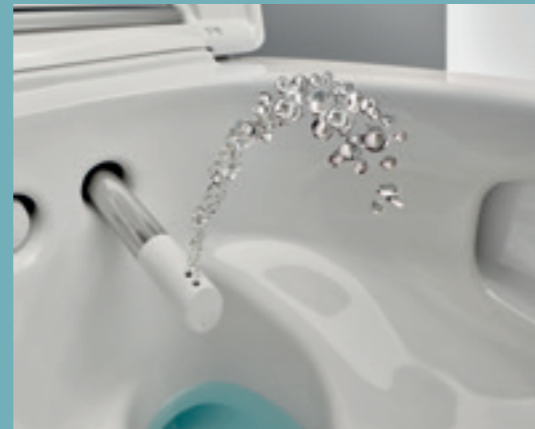

It's often the details that make the difference between an everyday experience and that special sense of well-being and freshness. Geberit adds an extra helping of comfort to your bathroom with its spa-style functions you will never want to do without.

WHIRLSPRAY SHOWER TECHNOLOGY

PATENT ON THOROUGH CLEANING*

The patented WhirlSpray shower technology features in every Geberit AquaClean model. It refines the shower spray through dynamic aeration and enables targeted, thorough and particularly gentle cleaning with less water consumption. For a feeling of freshness all day long.